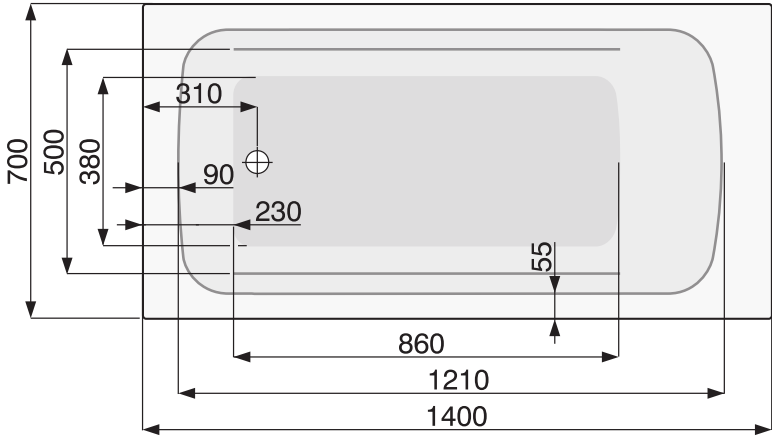

POOLSPA

volume 155 l; depth 40 cm

One-part L-type casing replaces long and short casings.