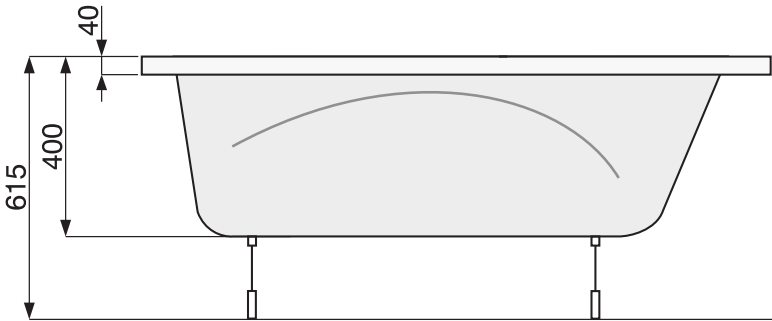

POOLSPA

volume 155 l; depth 40 cm

One-part L-type casing replaces long and short casings.